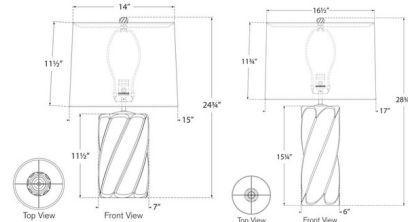

### Specifications

COLOR	.....	Linen
BODY FINISH	.....	Alabaster
WATTAGE	.....	15W
DIMMER	.....	Included
DIMENSIONS	.....	15"W x 24.5"H
BULB NOT INCLUDED	.....	1 x A19/Medium (E26)/15W/120V LED

CLICK TO VIEW PRODUCT