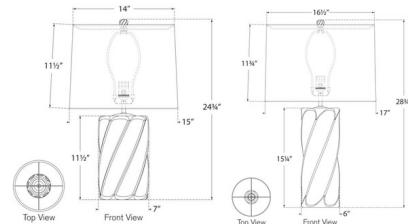

Shown in alabaster / linen

Specifications

COLOR Linen
BODY FINISH Alabaster
WATTAGE 15W
DIMMER Included
DIMENSIONS 15"W x 24.5"H
BULB NOT INCLUDED 1 x A19/Medium (E26)/15W/120V LED

CLICK TO VIEW PRODUCT

Notes: