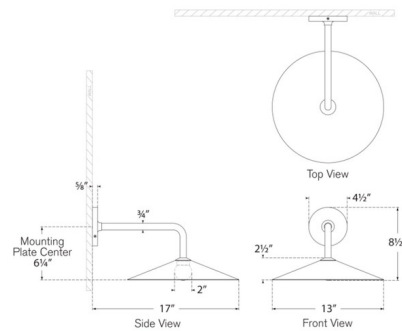

CLICK TO VIEW PRODUCT

Notes: