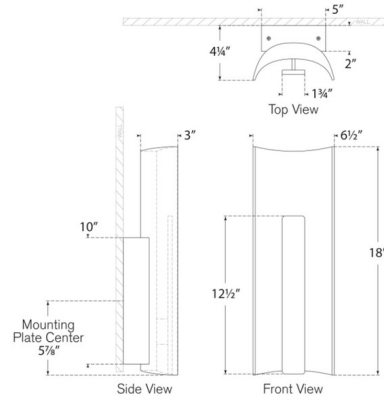

Shown in mottled brass / warm walnut

Specifications

COLOR	Warm Walnut
BODY FINISH	Mottled Brass
WATTAGE	5W
DIMMER	Low Voltage Electronic
DIMENSIONS	6.5"W x 18"H x 4.25"D
INTEGRATED LED MODULE	1 x LED/5W/120V LED

Technical Information

LAMP COLOR	2700K
LUMENS/WATT	140.00
LUMINOUS FLUX	700 lumens

CLICK TO VIEW PRODUCT

Notes: