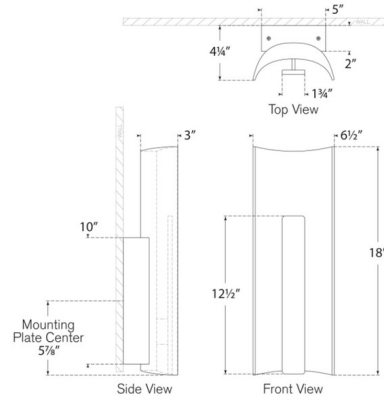

Shown in mottled brass / warm walnut

Specifications

COLOR	Warm Walnut
BODY FINISH	Mottled Brass
WATTAGE	5W
DIMMER	Low Voltage Electronic
DIMENSIONS	6.5"W x 18"H x 4.25"D
INTEGRATED LED MODULE	1 x LED/5W/120V LED