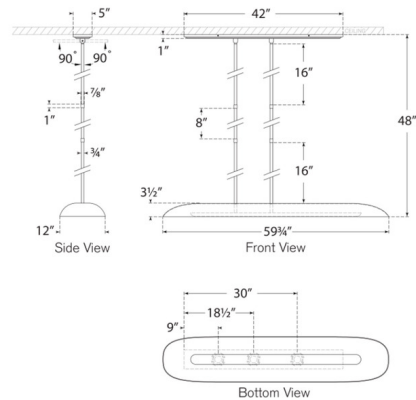

### Description

The Remi Offset Linear Pendant brings a industrial vibe to your interior space. The curved shade is complemented with a wood covered light plate that emits warm light on the shade and across your room. Sloped ceiling compatible only when mounted perpendicular to the slope. Allows 90 degree sway. Note: Custom Overall Heights are available. For quotes, please contact our sales team.

### Specifications

COLOR . . . . . Warm Walnut  
 BODY FINISH . . . . . Mottled Pewter  
 WATTAGE . . . . . 55W  
 DIMMER . . . . . Low Voltage Electronic  
 DIMENSIONS . . . . . 59.75"L x 12"W x 3.5"H  
 INTEGRATED LED MODULE . . . . . 1 x LED/55W/120V LED

### Technical Information

PRODUCT DIMENSIONS . . . . . Downrods: Two 8" and Four 16" Included  
 LAMP COLOR . . . . . 2700K  
 LUMENS/WATT . . . . . 127.27  
 LUMINOUS FLUX . . . . . 7000 lumens

Shown in mottled pewter / warm walnut