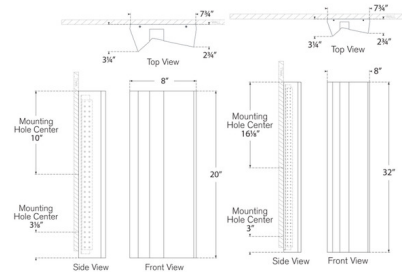

Specifications

COLOR . . . . . Alabaster
BODY FINISH . . . . . Mottled Pewter
WATTAGE 12W
DIMMER . . . . . Low Voltage Electronic
DIMENSIONS . . . . . 8"W x 20"H x 3.25"D
INTEGRATED LED MODULE . . . . . 1 x LED/12W/120V LED

Technical Information

LAMP COLOR 2700K
LUMENS/WATT 133.33
LUMINOUS FLUX . . . . . 1600 lumens

CLICK TO VIEW PRODUCT

Notes: