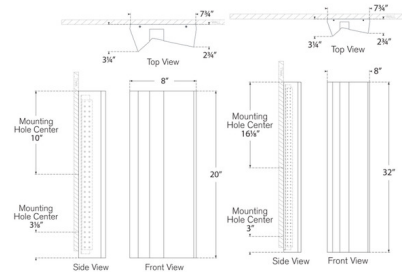

### Specifications

COLOR . . . . . Alabaster  
 BODY FINISH . . . . . Mottled Pewter  
 WATTAGE . . . . . 12W  
 DIMMER . . . . . Low Voltage Electronic  
 DIMENSIONS . . . . . 8"W x 20"H x 3.25"D  
 INTEGRATED LED MODULE . . . . . 1 x LED/12W/120V LED