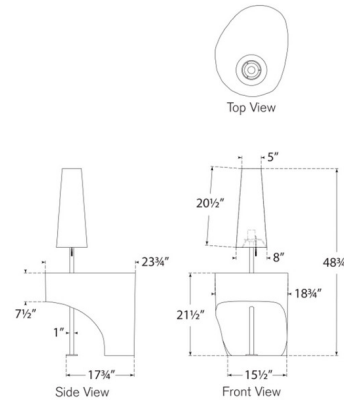

Lightology

lightology.com
866-954-4489
04-21-26

Project: _____
 Company: _____
 Location: _____ Fixture Type: _____
 SPEC #: **VCG1418709**
 Approved On: _____ Approved By: _____

Runia Floor Lamp with Table By Visual Comfort Signature

Description

The Runia Floor Lamp with Table brings a unique, earthy beauty to your interior space. The slim brass stem pierces through the marble table, and is topped with a matching brass shade that casts warm shadows down across your room. On/Off pull chain is located on the lamp socket.

Shown in mottled brass

Specifications

COLOR	N/A
BODY FINISH	Mottled Brass
WATTAGE	15W
DIMMER	N/A
DIMENSIONS	18.75"W x 48.75"H
BULB NOT INCLUDED	1 x A19/Medium (E26)/15W/120V LED

CLICK TO VIEW PRODUCT

Notes: