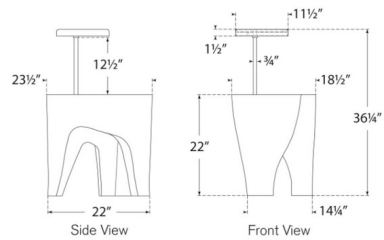

### Specifications

COLOR	Museum Brass
BODY FINISH	Eclipse
WATTAGE	8W
DIMMER	Included
DIMENSIONS	18.5"W x 36.25"H x 23.5"D
INTEGRATED LED MODULE	1 x LED/8W/120V LED