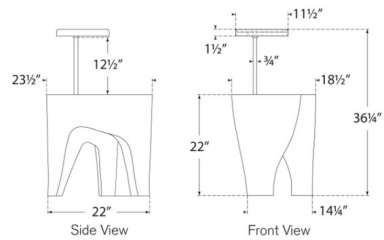

Specifications

COLOR Museum Brass
BODY FINISH Eclipse
WATTAGE 8W
DIMMER Included
DIMENSIONS 18.5"W x 36.25"H x 23.5"D
INTEGRATED LED MODULE 1 x LED/8W/120V LED

Technical Information

LAMP COLOR 2700K
LUMENS/WATT 137.50
LUMINOUS FLUX 1100 lumens

Shown in eclipse / museum brass

Top View

Side View

Front View

CLICK TO VIEW PRODUCT

Notes: