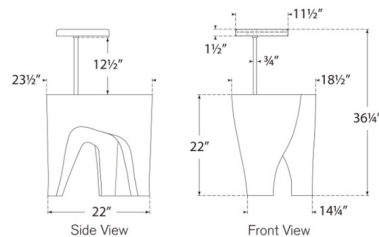

### Specifications

COLOR	Museum Brass
BODY FINISH	Eclipse
WATTAGE	8W
DIMMER	Included
DIMENSIONS	18.5"W x 36.25"H x 23.5"D
INTEGRATED LED MODULE	1 x LED/8W/120V LED

### Technical Information

LAMP COLOR	2700K
LUMENS/WATT	137.50
LUMINOUS FLUX	1100 lumens

Shown in eclipse / museum brass

Top View

Side View

Front View

CLICK TO VIEW PRODUCT

Notes: