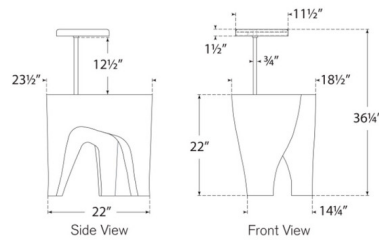

Specifications

COLOR Museum Brass
BODY FINISH Eclipse
WATTAGE 8W
DIMMER Included
DIMENSIONS 18.5"W x 36.25"H x 23.5"D
INTEGRATED LED MODULE 1 x LED/8W/120V LED

Technical Information

LAMP COLOR 2700K
LUMENS/WATT 137.50
LUMINOUS FLUX 1100 lumens

Shown in eclipse / museum brass

Top View

Side View

Front View

CLICK TO VIEW PRODUCT

Notes: