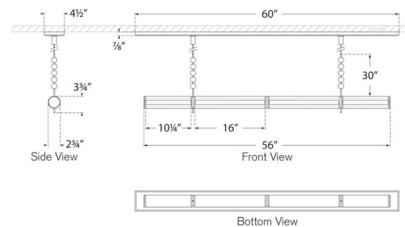

### Specifications

COLOR . . . . . Alabaster  
 BODY FINISH . . . . . Antique Burnished Brass  
 WATTAGE . . . . . 35W  
 DIMMER . . . . . Low Voltage Electronic  
 DIMENSIONS . . . . . 56"L x 2.75"W x 3.75"H  
 INTEGRATED LED MODULE . . . . . 1 x LED/35W/120V LED

### Technical Information

PRODUCT DIMENSIONS . . . . . Min/Max Overall Height: 14.5" - 236.5"  
 LAMP COLOR . . . . . 2700K  
 LUMENS/WATT . . . . . 140.00  
 LUMINOUS FLUX . . . . . 4900 lumens

Shown in antique burnished brass / alabaster