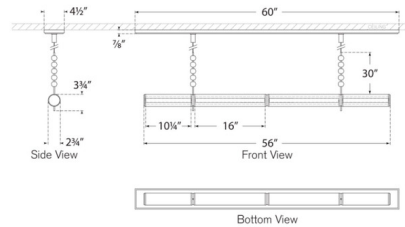

Specifications

COLOR Alabaster
 BODY FINISH Antique Burnished Brass
 WATTAGE 35W
 DIMMER Low Voltage Electronic
 DIMENSIONS 56"L x 2.75"W x 3.75"H
 INTEGRATED LED MODULE 1 x LED/35W/120V LED

Technical Information

PRODUCT DIMENSIONS Min/Max Overall Height: 14.5" - 236.5"
 LAMP COLOR 2700K
 LUMENS/WATT 140.00
 LUMINOUS FLUX 4900 lumens

Shown in antique burnished brass / alabaster

CLICK TO VIEW PRODUCT

Notes: