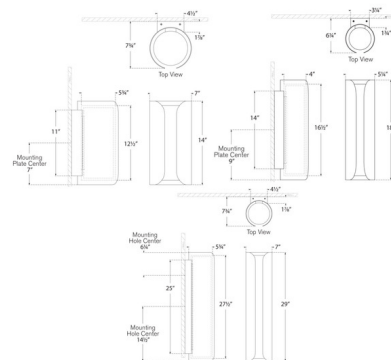

By Visual Comfort Signature

Description

The Armise Wall Sconce brings a contemporary elegance to your interior space. The smooth curved, oval open frame surrounds an inner diffuser that casts warm light across your room. Alabaster is a natural stone. Variations in color and texture of Alabaster and Fiberglass are expected. Height is not adjustable after installation.

Shown in mottled pewter / alabaster

Specifications

| | |
|-----------------------|----------------------------|
| COLOR | N/A |
| BODY FINISH | Mottled Pewter / Alabaster |
| WATTAGE | 12W |
| DIMMER | Low Voltage Electronic |
| DIMENSIONS | 7"W x 14"H x 7.75"D |
| INTEGRATED LED MODULE | 1 x LED/12W/120V LED |

Technical Information

| | |
|---------------|-------------|
| LAMP COLOR | 2700K |
| LUMENS/WATT | 133.33 |
| LUMINOUS FLUX | 1600 lumens |

CLICK TO VIEW PRODUCT

Notes: