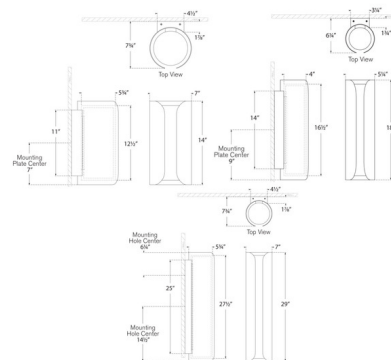

By Visual Comfort Signature

Description

The Armise Wall Sconce brings a contemporary elegance to your interior space. The smooth curved, oval open frame surrounds an inner diffuser that casts warm light across your room. Alabaster is a natural stone. Variations in color and texture of Alabaster and Fiberglass are expected. Height is not adjustable after installation.

Shown in mottled pewter / alabaster

Specifications

COLOR	N/A
BODY FINISH	Mottled Pewter / Alabaster
WATTAGE	12W
DIMMER	Low Voltage Electronic
DIMENSIONS	7"W x 14"H x 7.75"D
INTEGRATED LED MODULE	1 x LED/12W/120V LED

Technical Information

LAMP COLOR	2700K
LUMENS/WATT	133.33
LUMINOUS FLUX	1600 lumens

CLICK TO VIEW PRODUCT

Notes: