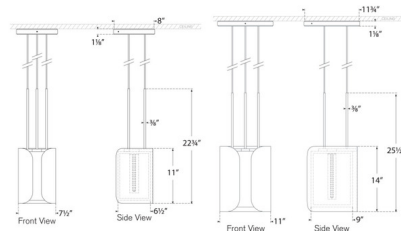

### Specifications

COLOR . . . . . N/A  
 BODY FINISH . . . . . Matte Carbon / Nova Frost  
 WATTAGE . . . . . 15W  
 DIMMER . . . . . Low Voltage Electronic  
 DIMENSIONS . . . . . 7.5"W x 11"H x 6.5"D  
 INTEGRATED LED MODULE . . . . . 1 x LED/15W/120V LED

### Technical Information

PRODUCT DIMENSIONS . . . . . Min/Max Adjustable Overall Height: 17" - 242"  
 LAMP COLOR . . . . . 2700K  
 LUMENS/WATT . . . . . 140.00  
 LUMINOUS FLUX . . . . . 2100 lumens