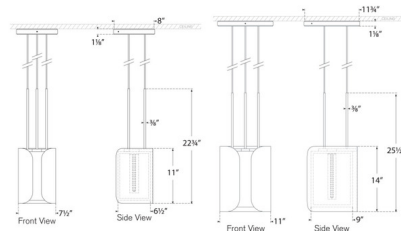

Description

The Armise Pendant brings a contemporary elegance to your interior space. The smooth curved, oval open frame surrounds an inner diffuser that casts warm light across your room. Alabaster is a natural stone. Variations in color and texture of Alabaster and Fiberglass are expected. Height is not adjustable after installation.

Shown in matte carbon / nova frost

Specifications

| | |
|-----------------------|---------------------------|
| COLOR | N/A |
| BODY FINISH | Matte Carbon / Nova Frost |
| WATTAGE | 15W |
| DIMMER | Low Voltage Electronic |
| DIMENSIONS | 7.5"W x 11"H x 6.5"D |
| INTEGRATED LED MODULE | 1 x LED/15W/120V LED |

Technical Information

| | |
|--------------------|-----------------------------------------------|
| PRODUCT DIMENSIONS | Min/Max Adjustable Overall Height: 17" - 242" |
| LAMP COLOR | 2700K |
| LUMENS/WATT | 140.00 |
| LUMINOUS FLUX | 2100 lumens |