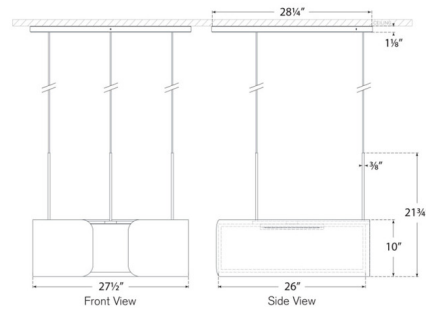

### Specifications

COLOR	N/A
BODY FINISH	Mottled Brass / Alabaster
WATTAGE	65W
DIMMER	Low Voltage Electronic
DIMENSIONS	27.5"W x 10"H x 26"D
INTEGRATED LED MODULE	1 x LED/65W/120V LED

### Technical Information

PRODUCT DIMENSIONS	Min/Max Adjustable Overall Height: 16.25" - 241.25"
LAMP COLOR	2700K
LUMENS/WATT	140.00
LUMINOUS FLUX	9100 lumens

Shown in mottled brass / alabaster

CLICK TO VIEW PRODUCT