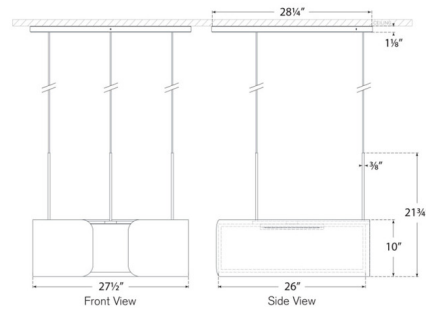

Description

The Armise Chandelier brings a contemporary elegance to your interior space. The smooth curved, open frame surrounds an inner diffuser that casts warm light across your room. Alabaster is a natural stone. Variations in color and texture of Alabaster and Fiberglass are expected. Height is not adjustable after installation. Note: Due to the weight of this fixture, additional ceiling support is required.

Shown in mottled brass / alabaster

Specifications

COLOR	N/A
BODY FINISH	Mottled Brass / Alabaster
WATTAGE	65W
DIMMER	Low Voltage Electronic
DIMENSIONS	27.5"W x 10"H x 26"D
INTEGRATED LED MODULE	1 x LED/65W/120V LED

Technical Information

PRODUCT DIMENSIONS	Min/Max Adjustable Overall Height: 16.25" - 241.25"
LAMP COLOR	2700K
LUMENS/WATT	140.00
LUMINOUS FLUX	9100 lumens

CLICK TO VIEW PRODUCT

Notes: