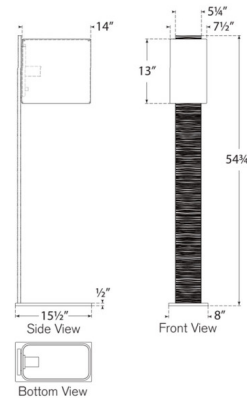

### Specifications

COLOR . . . . . Boucle  
 BODY FINISH . . . . . Ridged Graphite  
 WATTAGE . . . . . 8W  
 DIMMER . . . . . Included  
 DIMENSIONS . . . . . 15.5"W x 54.75"H x 8"D  
 BULB NOT INCLUDED . . . . . 1 x T10/Medium (E26)/8W/120V LED

### Technical Information

PRODUCT DIMENSIONS . . . . . Cord: 120"

CLICK TO VIEW PRODUCT

Notes: