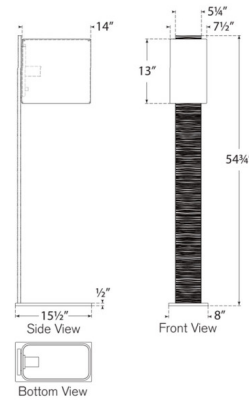

By Visual Comfort Signature

Description

The Fumar Statement Floor Lamp brings a rustic farmhouse look to your interior space. The ridged frame, inspired by the bark of an aged tree, is complemented with an oval, rectangular boucle shade that casts warm shadows across your room. Dimmer switch is located on the socket.

Shown in ridged graphite / boucle

Specifications

COLOR Boucle
BODY FINISH Ridged Graphite
WATTAGE 8W
DIMMER Included
DIMENSIONS 15.5"W x 54.75"H x 8"D
BULB NOT INCLUDED 1 x T10/Medium (E26)/8W/120V LED

Technical Information

PRODUCT DIMENSIONS Cord: 120"

CLICK TO VIEW PRODUCT

Notes: