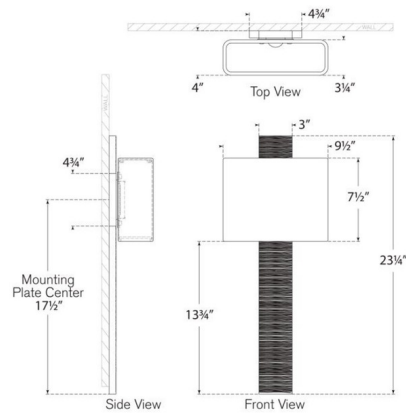

CLICK TO VIEW PRODUCT

Notes: