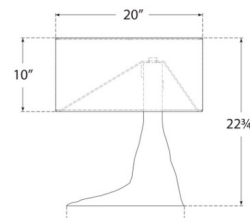

### Specifications

COLOR . . . . . Boucle  
BODY FINISH . . . . . Museum Pewter  
WATTAGE . . . . . 13W  
DIMMER . . . . . N/A  
DIMENSIONS . . . . . 20"W x 22.75"H x 11"D  
BULB NOT INCLUDED . . . . . 2 x B11/Candelabra (E12)/6.5W/120V LED  
OTHER BULB OPTIONS . . . . . 1 x T10/Medium (E26)/8W/120V LED

### Technical Information

PRODUCT DIMENSIONS . . . . . Cord: 96"

Shown in museum pewter / boucle

Top View

Side View  
11"  
7 3/4"

Front View  
20"  
10"  
22 3/4"  
16"

CLICK TO VIEW PRODUCT

Notes: