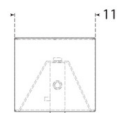

### Specifications

COLOR . . . . . Boucle  
BODY FINISH . . . . . Museum Pewter  
WATTAGE . . . . . 13W  
DIMMER . . . . . N/A  
DIMENSIONS . . . . . 20"W x 22.75"H x 11"D  
BULB NOT INCLUDED . . . . . 2 x B11/Candelabra (E12)/6.5W/120V LED  
OTHER BULB OPTIONS . . . . . 1 x T10/Medium (E26)/8W/120V LED

### Technical Information

PRODUCT DIMENSIONS . . . . . Cord: 96"

Shown in museum pewter / boucle

Top View

Side View  
11"  
7 3/4"

Front View  
20"  
10"  
22 3/4"  
16"

CLICK TO VIEW PRODUCT

Notes: