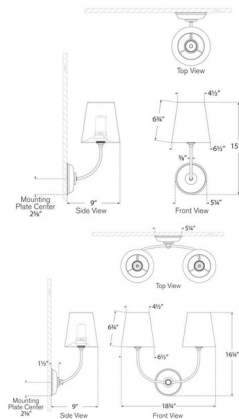

CLICK TO VIEW PRODUCT

Notes: