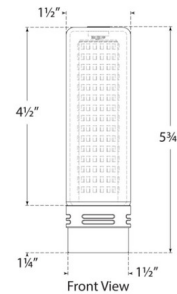

Top View

Front View