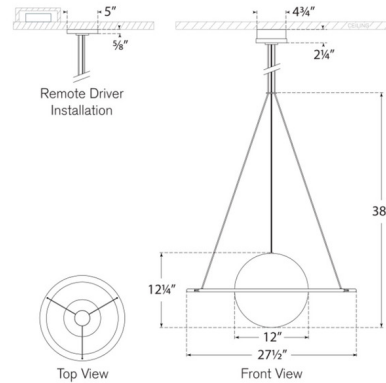

CLICK TO VIEW PRODUCT

Notes: