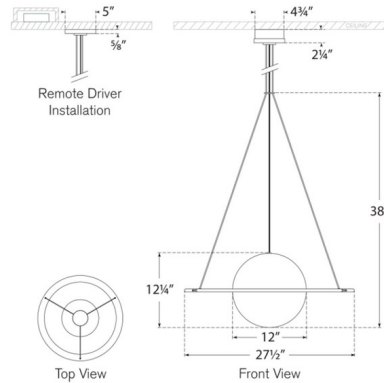

CLICK TO VIEW PRODUCT

Notes: