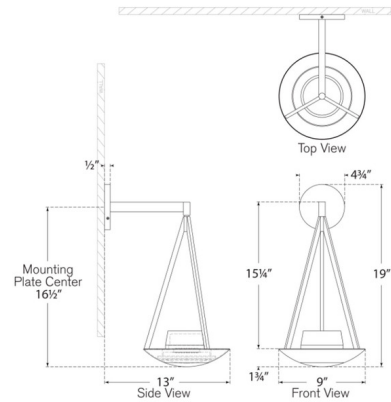

By Visual Comfort Signature

Description

The Divina Wall Sconce brings an earthy simplicity to your interior space. The smooth bowl frame holds an LED lit Alabaster cup that casts warm shadows across your room. Alabaster is a natural stone, variations in color and texture are expected.

Shown in soft brass / alabaster

Specifications

COLOR	Alabaster
BODY FINISH	Soft Brass
WATTAGE	15W
DIMMER	Low Voltage Electronic
DIMENSIONS	9"W x 19"H x 13"D
INTEGRATED LED MODULE	1 x LED/15W/120V LED

Technical Information