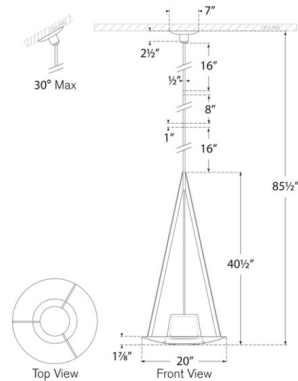

CLICK TO VIEW PRODUCT

Notes: