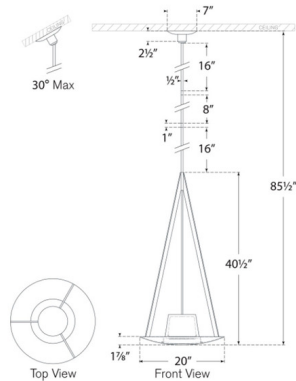

### Specifications

COLOR . . . . . Alabaster  
BODY FINISH . . . . . Modern Iron  
WATTAGE . . . . . 20W  
DIMMER . . . . . Low Voltage Electronic  
DIMENSIONS . . . . . 20"W x 40.5"H  
INTEGRATED LED MODULE . . . . . 1 x LED/20W/120V LED

### Technical Information

PRODUCT DIMENSIONS . . . . . Downrods: One 8" and Two 16" Included  
LAMP COLOR . . . . . 2700K  
LUMENS/WATT . . . . . 140.00  
LUMINOUS FLUX . . . . . 2800 lumens

Shown in modern iron / alabaster