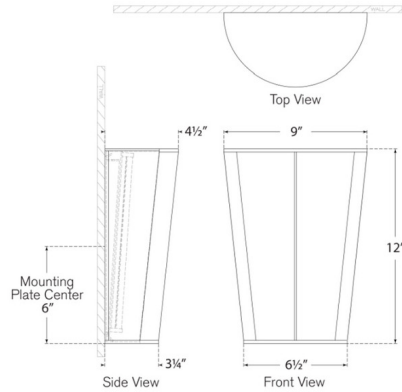

CLICK TO VIEW PRODUCT

Notes: