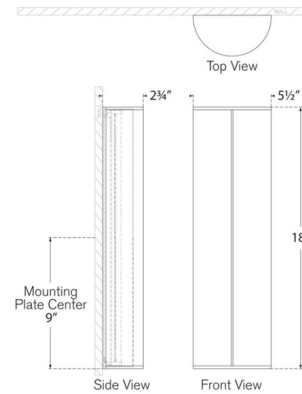

CLICK TO VIEW PRODUCT

Notes: