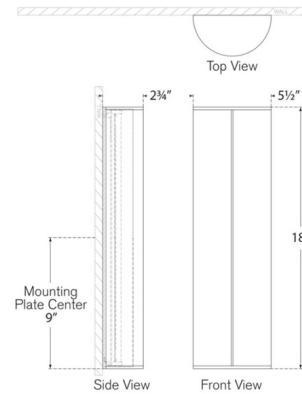

Shown in polished nickel / white

Specifications

COLOR	White
BODY FINISH	Polished Nickel
WATTAGE	20W
DIMMER	Low Voltage Electronic
DIMENSIONS	5.5"W x 18"H x 2.75"D
INTEGRATED LED MODULE	1 x LED/20W/120V LED