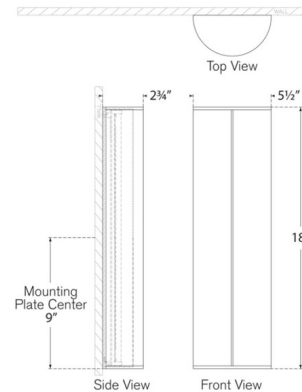

Shown in polished nickel / white

Specifications

COLOR	White
BODY FINISH	Polished Nickel
WATTAGE	20W
DIMMER	Low Voltage Electronic
DIMENSIONS	5.5"W x 18"H x 2.75"D
INTEGRATED LED MODULE	1 x LED/20W/120V LED