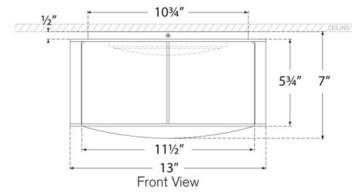

### Specifications

COLOR	White
BODY FINISH	Polished Nickel
WATTAGE	25W
DIMMER	Low Voltage Electronic
DIMENSIONS	13"W x 7"H
INTEGRATED LED MODULE	1 x LED/25W/120V LED