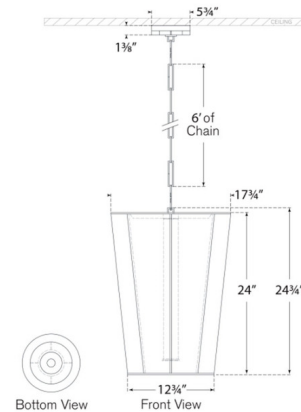

Shown in soft brass / white

CLICK TO VIEW PRODUCT

Notes: