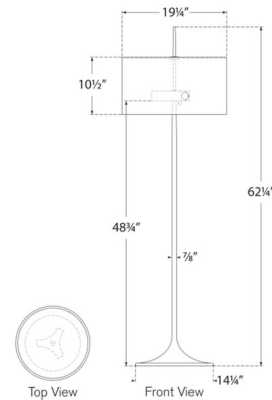

By Visual Comfort Signature

Description

The Spinet Floor Lamp brings a modern simplicity to your interior space. The slim stem, on a trumpeted base, seems to piece through the shade that casts warm shadows across your room. Dimmer switch is located on the lamp socket.

Shown in matte black

Specifications

COLOR N/A
BODY FINISH Matte Black
WATTAGE 45W
DIMMER Included
DIMENSIONS 19.25"W x 62.25"H
BULB NOT INCLUDED 3 x A19/Medium (E26)/15W/120V LED

Technical Information

PRODUCT DIMENSIONS Cord: 120"