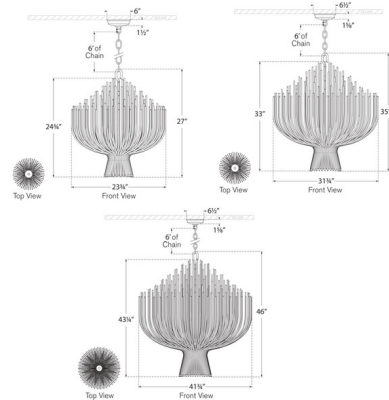

Shown in aged iron

CLICK TO VIEW PRODUCT

Notes: