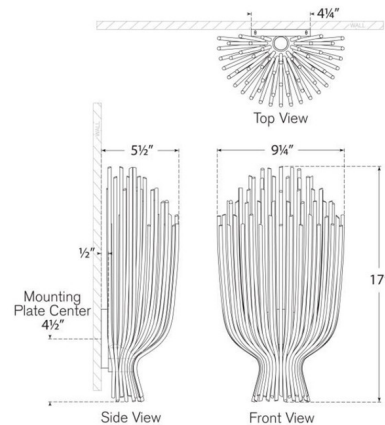

Shown in waxed plaster

CLICK TO VIEW PRODUCT

Notes: