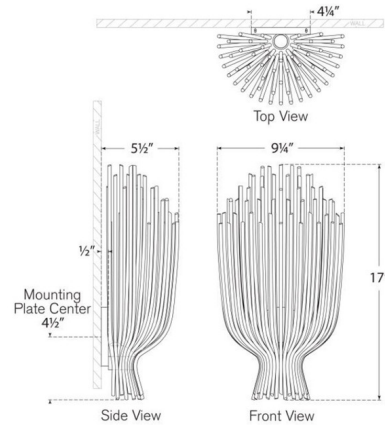

### Specifications

COLOR	N/A
BODY FINISH	Waxed Plaster
WATTAGE	6W
DIMMER	Low Voltage Electronic
DIMENSIONS	9.25"W x 17"H x 5.5"D
INTEGRATED LED MODULE	1 x LED/6W/120V LED

### Technical Information

LAMP COLOR	2700K
LUMENS/WATT	116.67
LUMINOUS FLUX	700 lumens

Shown in waxed plaster

CLICK TO VIEW PRODUCT

Notes: