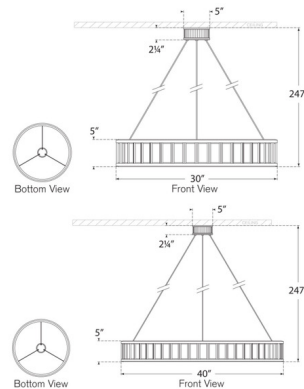

CLICK TO VIEW PRODUCT

Notes: