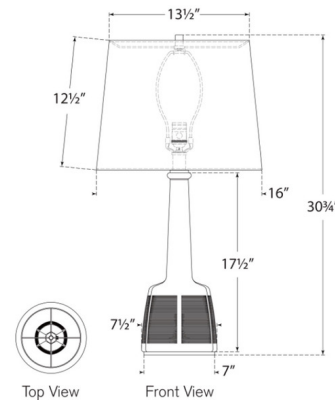

By Visual Comfort Signature

Description

The Lerio Table Lamp brings an earthy vibe to your interior space. The ceramic body, that is ridged on the bottom, is topped with a tapered linen shade that casts a warm glow across your room. Dimmer switch is located on the lamp socket. Reactive ceramic glazes will vary in color and texture.

Shown in dusted stone / linen

Specifications

COLOR Linen
BODY FINISH Dusted Stone
WATTAGE 15W
DIMMER Included
DIMENSIONS 16"W x 30.75"H
BULB NOT INCLUDED 1 x A19/Medium (E26)/15W/120V LED

Technical Information

PRODUCT DIMENSIONS Cord: 96"

CLICK TO VIEW PRODUCT

Notes: