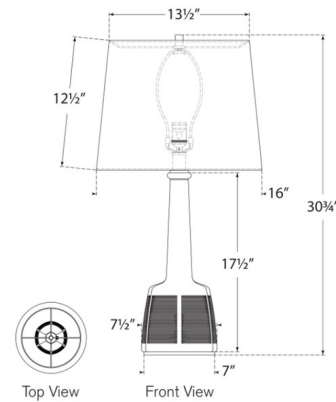

### Specifications

COLOR	..... Linen
BODY FINISH	..... Dusted Stone
WATTAGE	..... 15W
DIMMER	..... Included
DIMENSIONS	..... 16"W x 30.75"H
BULB NOT INCLUDED	..... 1 x A19/Medium (E26)/15W/120V LED

### Technical Information

PRODUCT DIMENSIONS	..... Cord: 96"
--------------------	-----------------

CLICK TO VIEW PRODUCT

Notes: