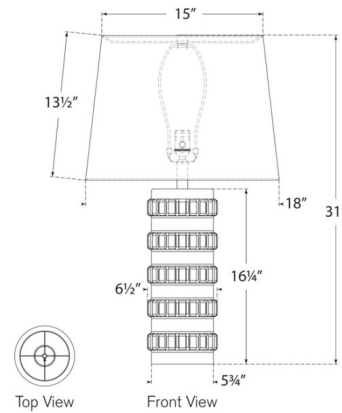

Description

The Mullin Table Lamp brings an earthy beauty to your interior space. The ceramic opened, column frame is topped with a drum shaped linen shade allowing warm light across your room. Dimmer switch is located on the lamp socket. Reactive ceramic glazes will vary in color and texture.

Shown in dusted cocoa / linen

Specifications

COLOR Linen
BODY FINISH Dusted Cocoa
WATTAGE 15W
DIMMER Included
DIMENSIONS 18"W x 31"H
BULB NOT INCLUDED 1 x A19/Medium (E26)/15W/120V LED

Technical Information

PRODUCT DIMENSIONS Cord: 96"
--------------------	-----------------

CLICK TO VIEW PRODUCT

Notes: