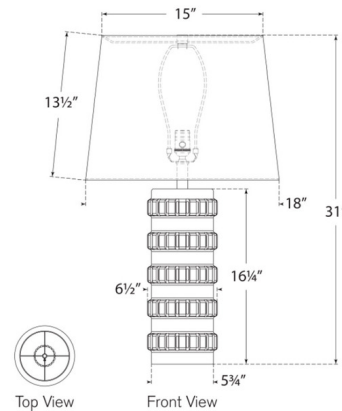

By Visual Comfort Signature

Description

The Mullin Table Lamp brings an earthy beauty to your interior space. The ceramic opened, column frame is topped with a drum shaped linen shade allowing warm light across your room. Dimmer switch is located on the lamp socket. Reactive ceramic glazes will vary in color and texture.

Shown in dusted cocoa / linen

Specifications

COLOR Linen
BODY FINISH Dusted Cocoa
WATTAGE 15W
DIMMER Included
DIMENSIONS 18"W x 31"H
BULB NOT INCLUDED 1 x A19/Medium (E26)/15W/120V LED

Technical Information

PRODUCT DIMENSIONS Cord: 96"

CLICK TO VIEW PRODUCT

Notes: