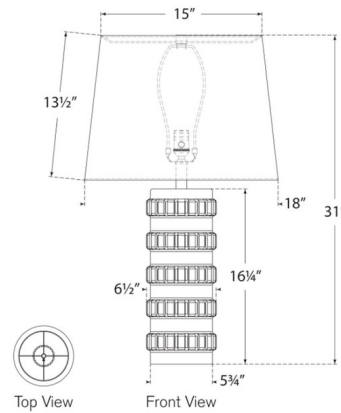

### Specifications

COLOR . . . . . Linen  
BODY FINISH . . . . . Dusted Cocoa  
WATTAGE . . . . . 15W  
DIMMER . . . . . Included  
DIMENSIONS . . . . . 18"W x 31"H  
BULB NOT INCLUDED . . . . . 1 x A19/Medium (E26)/15W/120V LED

### Technical Information

PRODUCT DIMENSIONS . . . . . Cord: 96"

Shown in dusted cocoa / linen

CLICK TO VIEW PRODUCT

Notes: