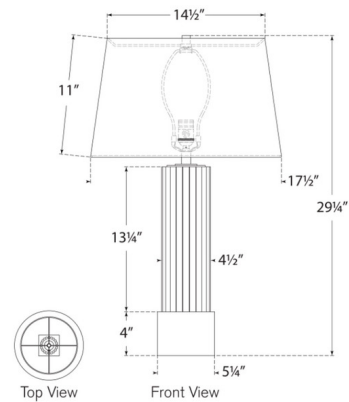

Description

The Reeve Table Lamp brings a bold masculine look to your interior space. The ribbed column rests on a square base and is topped with a tapered linen shade that casts warm shadows across your room. Dimmer switch is located on the lamp socket.

Shown in vintage walnut / ebonized oak / linen

Specifications

COLOR	Linen
BODY FINISH	Vintage Walnut / Ebonized Oak
WATTAGE	15W
DIMMER	Included
DIMENSIONS	17.5"W x 29.25"H
BULB NOT INCLUDED	1 x A19/Medium (E26)/15W/120V LED

Technical Information

PRODUCT DIMENSIONS	Cord: 96"
--------------------	-------	-----------

CLICK TO VIEW PRODUCT

Notes: