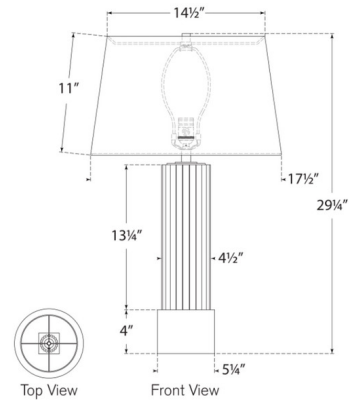

### Description

The Reeve Table Lamp brings a bold masculine look to your interior space. The ribbed column rests on a square base and is topped with a tapered linen shade that casts warm shadows across your room. Dimmer switch is located on the lamp socket.

### Specifications

COLOR . . . . . Linen  
BODY FINISH . . . . . Vintage Walnut / Ebonized Oak  
WATTAGE . . . . . 15W  
DIMMER . . . . . Included  
DIMENSIONS . . . . . 17.5"W x 29.25"H  
BULB NOT INCLUDED . . . . . 1 x A19/Medium (E26)/15W/120V LED

### Technical Information

PRODUCT DIMENSIONS . . . . . Cord: 96"

CLICK TO VIEW PRODUCT

Notes: