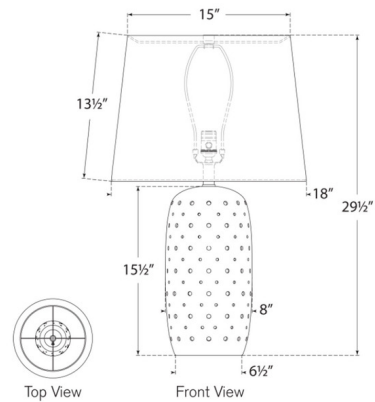

Description

The Samara Table Lamp brings an earthy beauty to your interior space. The ceramic urn shaped body has cutout holes and topped with a tapered linen shade that casts warm shadows across your room. Dimmer switch is located on the lamp socket. Reactive ceramic glazes will vary in color and texture.

Shown in dusted stone / linen

Specifications

COLOR Linen
 BODY FINISH Dusted Stone
 WATTAGE 15W
 DIMMER Included
 DIMENSIONS 18"W x 29.5"H
 BULB NOT INCLUDED 1 x A19/Medium (E26)/15W/120V LED

Technical Information

PRODUCT DIMENSIONS Cord: 96"

CLICK TO VIEW PRODUCT

Notes: