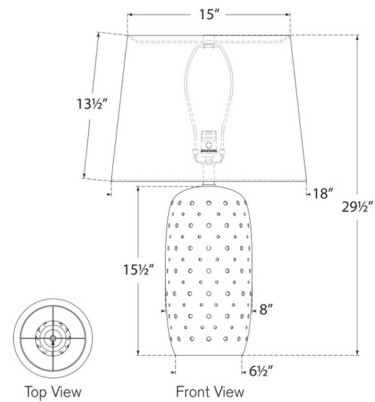

By Visual Comfort Signature

Description

The Samara Table Lamp brings an earthy beauty to your interior space. The ceramic urn shaped body has cutout holes and topped with a tapered linen shade that casts warm shadows across your room. Dimmer switch is located on the lamp socket. Reactive ceramic glazes will vary in color and texture.

Shown in dusted stone / linen

Specifications

COLOR Linen
BODY FINISH Dusted Stone
WATTAGE 15W
DIMMER Included
DIMENSIONS 18"W x 29.5"H
BULB NOT INCLUDED 1 x A19/Medium (E26)/15W/120V LED

Technical Information

PRODUCT DIMENSIONS Cord: 96"

CLICK TO VIEW PRODUCT

Notes: