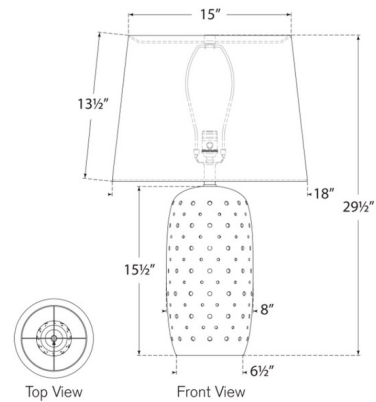

### Specifications

COLOR	..... Linen
BODY FINISH	..... Dusted Stone
WATTAGE	..... 15W
DIMMER	..... Included
DIMENSIONS	..... 18"W x 29.5"H
BULB NOT INCLUDED	..... 1 x A19/Medium (E26)/15W/120V LED

### Technical Information

PRODUCT DIMENSIONS	..... Cord: 96"
--------------------	-----------------

CLICK TO VIEW PRODUCT

Notes: