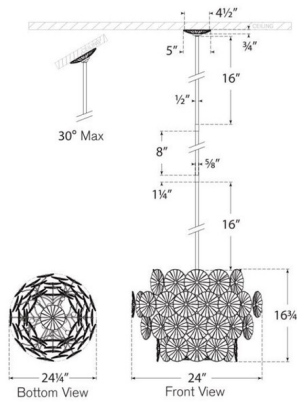

Description

The Gianna Chandelier brings an ethereal beauty to your interior space. A tiered, sputnik style has arms that hold discs resembling organic flowers overlap in varying depths and cast sparkling shadows of light across your room. Sloped ceiling to 30 degrees max. Note: Custom Overall Heights are available. For quotes, please contact our sales team.

Shown in gild / gold fleck

Specifications

COLOR	N/A
BODY FINISH	Gild / Gold Fleck
WATTAGE	78W
DIMMER	Standard 120V
DIMENSIONS	24"W x 16.75"H
BULB NOT INCLUDED	12 x B10/Candelabra (E12)/6.5W/120V LED

Technical Information

PRODUCT DIMENSIONS Downrods: One 8" and Two 16" Included

CLICK TO VIEW PRODUCT

Notes: