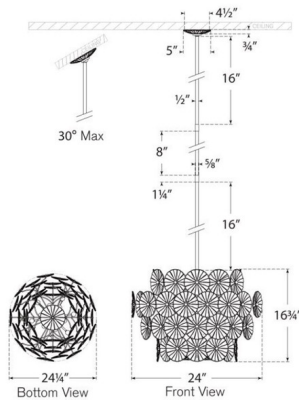

### Description

The Gianna Chandelier brings an ethereal beauty to your interior space. A tiered, sputnik style has arms that hold discs resembling organic flowers overlap in varying depths and cast sparkling shadows of light across your room. Sloped ceiling to 30 degrees max. Note: Custom Overall Heights are available. For quotes, please contact our sales team.

### Specifications

COLOR	N/A
BODY FINISH	Gild / Gold Fleck
WATTAGE	78W
DIMMER	Standard 120V
DIMENSIONS	24"W x 16.75"H
BULB NOT INCLUDED	12 x B10/Candelabra (E12)/6.5W/120V LED

### Technical Information

PRODUCT DIMENSIONS . . . . . Downrods: One 8" and Two 16" Included

CLICK TO VIEW PRODUCT

Notes: