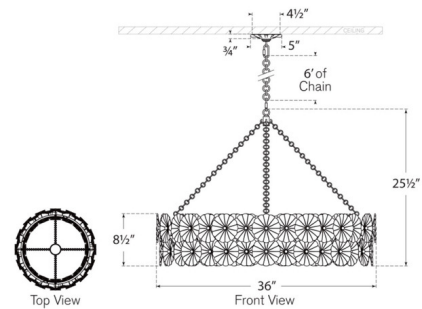

Description

The Gianna Ring Chandelier brings an ethereal beauty to your interior space. The ring frame has arms, bot inside and outside that hold discs resembling organic flowers overlap in varying depths and cast sparkling shadows of light across your room.

Shown in burnished silver leaf / clear

Specifications

COLOR N/A
 BODY FINISH Burnished Silver Leaf / Clear
 WATTAGE 78W
 DIMMER Standard 120V
 DIMENSIONS 36"W x 25.5"H
 BULB NOT INCLUDED 12 x B10/Candelabra (E12)/6.5W/120V LED

Technical Information

PRODUCT DIMENSIONS Adjustable Chain Length: 72"

CLICK TO VIEW PRODUCT

Notes: