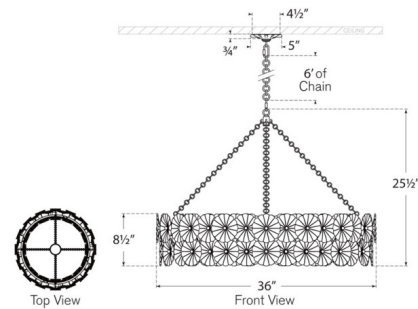

Description

The Gianna Ring Chandelier brings an ethereal beauty to your interior space. The ring frame has arms, bot inside and outside that hold discs resembling organic flowers overlap in varying depths and cast sparkling shadows of light across your room.

Shown in burnished silver leaf / clear

Specifications

COLOR N/A
BODY FINISH Burnished Silver Leaf / Clear
WATTAGE 78W
DIMMER Standard 120V
DIMENSIONS 36"W x 25.5"H
BULB NOT INCLUDED 12 x B10/Candelabra (E12)/6.5W/120V LED

Technical Information

PRODUCT DIMENSIONS Adjustable Chain Length: 72"

CLICK TO VIEW PRODUCT

Notes: