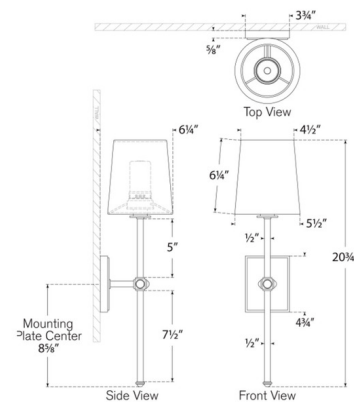

Shown in matte black / linen

CLICK TO VIEW PRODUCT

Notes: