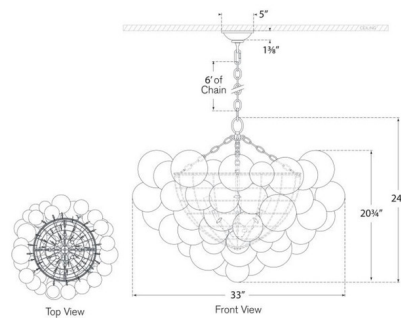

### Specifications

COLOR	N/A
BODY FINISH	Gild
WATTAGE	52W
DIMMER	Standard 120V
DIMENSIONS	33"W x 24"H
BULB NOT INCLUDED	8 x B11/Candelabra (E12)/6.5W/120V LED
OTHER BULB OPTIONS	B11/Candelabra (E12)/40W/120V Incandescent

### Technical Information

PRODUCT DIMENSIONS . . . . . Adjustable Chain Length: 72"

CLICK TO VIEW PRODUCT

Notes: