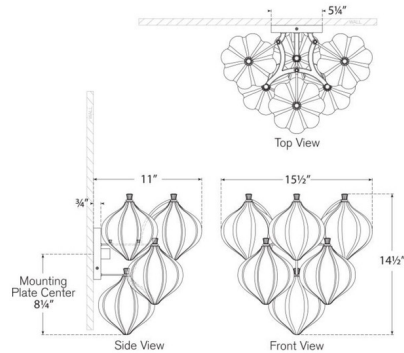

By Visual Comfort Signature

Description

The Caselli Wall Sconce adds a traditional bold elegance to your interior space. The curved arms hold ribbed glass inspired by the tops of famous buildings across the world. Warm shadows illuminate your room in a beautiful pattern.

Shown in gild / gold fleck

Specifications

COLOR	N/A
BODY FINISH	Gild / Gold Fleck
WATTAGE	5.5W
DIMMER	Standard 120V
DIMENSIONS	15.5"W x 14.5"H x 11"D
BULB NOT INCLUDED	1 x G16.5/Candelabra (E12)/5.5W/120V LED