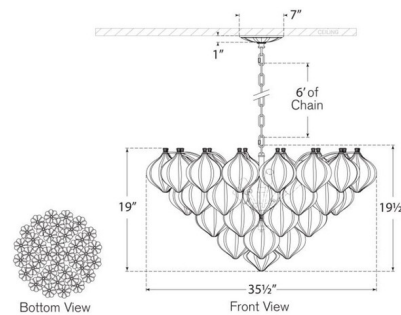

By Visual Comfort Signature

Description

The Caselli Chandelier adds a traditional bold elegance to your interior space. Curved arms hold ribbed glass inspired by the tops of famous buildings across the world. Warm shadows illuminate your room in a beautiful pattern.

Shown in burnished silver leaf / clear

Specifications

COLOR N/A
BODY FINISH Burnished Silver Leaf / Clear
WATTAGE 49.5W
DIMMER Standard 120V
DIMENSIONS 35.5"W x 19.5"H
BULB NOT INCLUDED 9 x G16.5/Candelabra (E12)/5.5W/120V LED

Technical Information

PRODUCT DIMENSIONS Adjustable Chain Length: 72"

CLICK TO VIEW PRODUCT

Notes: