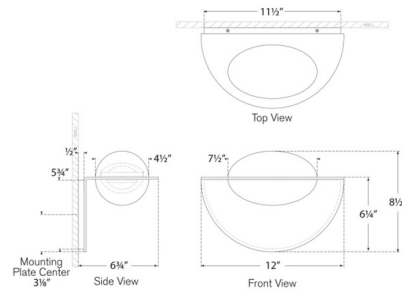

Shown in antique burnished brass / alabaster

Specifications

COLOR Alabaster
BODY FINISH Antique Burnished Brass
WATTAGE 12W
DIMMER Low Voltage Electronic
DIMENSIONS 12"W x 8.5"H x 6.75"D
INTEGRATED LED MODULE 1 x LED/12W/120V LED