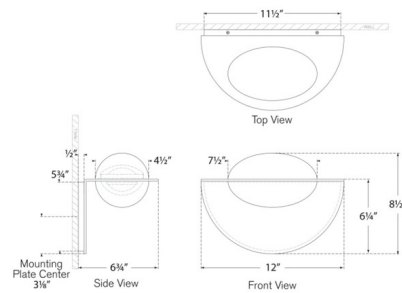

Shown in polished nickel / alabaster

Specifications

COLOR Alabaster
BODY FINISH Polished Nickel
WATTAGE 12W
DIMMER Low Voltage Electronic
DIMENSIONS 12"W x 8.5"H x 6.75"D
INTEGRATED LED MODULE 1 x LED/12W/120V LED