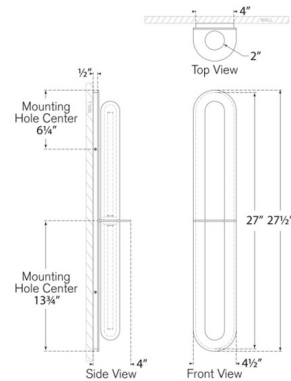

By Visual Comfort Signature

Description

The Fosse Linear Tube Wall Sconce brings a clean minimalism to your interior space. The curved frame holds a cylindrical Alabaster diffuser that casts warm shadows of light across your room. Alabaster is a natural stone, variations in color and texture are expected.

Shown in polished nickel / alabaster

Specifications

COLOR Alabaster
BODY FINISH Polished Nickel
WATTAGE 15W
DIMMER Low Voltage Electronic
DIMENSIONS 4.5"W x 27.5"H x 4"D
INTEGRATED LED MODULE 1 x LED/15W/120V LED