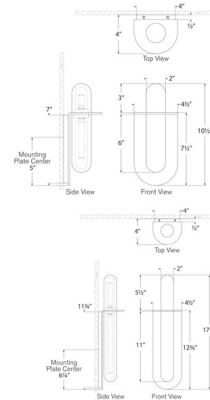

### Specifications

COLOR . . . . . Alabaster  
 BODY FINISH . . . . . Bronze  
 WATTAGE . . . . . 6W  
 DIMMER . . . . . Low Voltage Electronic  
 DIMENSIONS . . . . . 4.5"W x 10.5"H x 4"D  
 INTEGRATED LED MODULE . . . . . 1 x LED/6W/120V LED