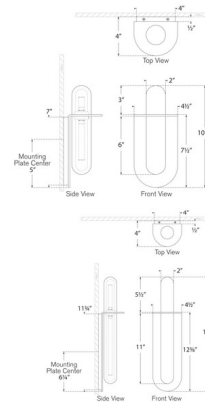

Lightology

lightology.com
866-954-4489
05-24-26

Project: _____

Company: _____

Location: _____ Fixture Type: _____

SPEC #: **VCG1418876**

Approved On: _____ Approved By: _____

Fosse Oval Wall Sconce By Visual Comfort Signature

Description

The Fosse Oval Wall Sconce brings a clean minimalism to your interior space. The curved frame holds a cylindrical Alabaster diffuser that casts warm shadows of light across your room. Alabaster is a natural stone, variations in color and texture are expected.

Shown in polished nickel / alabaster

Specifications

COLOR	Alabaster
BODY FINISH	Polished Nickel
WATTAGE	6W
DIMMER	Low Voltage Electronic
DIMENSIONS	4.5"W x 10.5"H x 4"D
INTEGRATED LED MODULE	1 x LED/6W/120V LED

Technical Information

LAMP COLOR	2700K
LUMENS/WATT	133.33
LUMINOUS FLUX	800 lumens

CLICK TO VIEW PRODUCT

Notes: