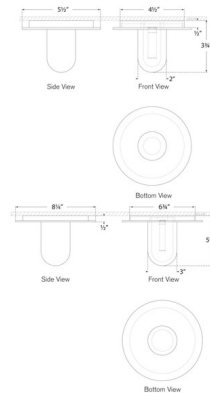

Shown in antique burnished brass / alabaster

Specifications

COLOR	Alabaster
BODY FINISH	Antique Burnished Brass
WATTAGE	3W
DIMMER	Low Voltage Electronic
DIMENSIONS	5.5"W x 3.75"H
INTEGRATED LED MODULE	1 x LED/3W/120V LED