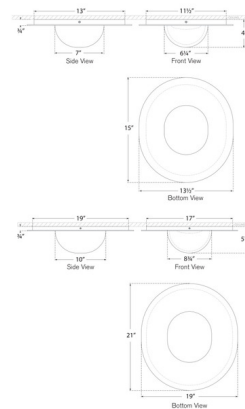

Shown in polished nickel / alabaster