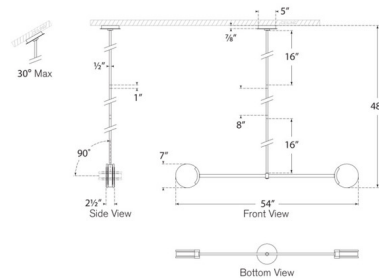

CLICK TO VIEW PRODUCT

Notes: