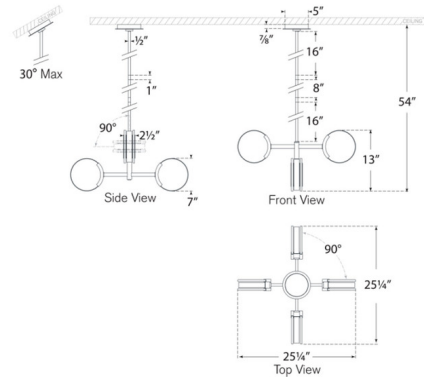

By Visual Comfort Signature

Description

The Melange Multi Semi Flush / Chandelier brings an organic luxe to your interior space. Each smooth arm holds beautiful Alabaster discs on each end that adjust 90 degrees cast warm shadows of light across your room. Omit included downrods for use as a semi flush or use with downrods as a chandelier. Sloped ceiling to 30 degrees max. Alabaster is a natural stone, variations in color and texture are expected. Note: Custom Overall Heights are available. For quotes, please contact our sales team.

Shown in antique burnished brass / alabaster

Specifications

COLOR	Alabaster
BODY FINISH	Antique Burnished Brass
WATTAGE	25W
DIMMER	Low Voltage Electronic
DIMENSIONS	25.25"W x 13"H
INTEGRATED LED MODULE	1 x LED/25W/120V LED

Technical Information

PRODUCT DIMENSIONS	Downrods: One 8" and Two 16" Included
LAMP COLOR	2700K
LUMENS/WATT	140.00
LUMINOUS FLUX	3500 lumens

CLICK TO VIEW PRODUCT

Notes: