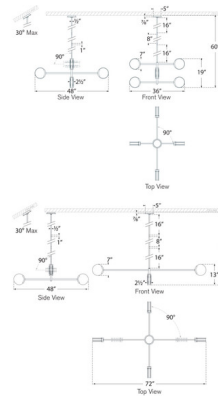

Shown in polished nickel / alabaster

CLICK TO VIEW PRODUCT

Notes: