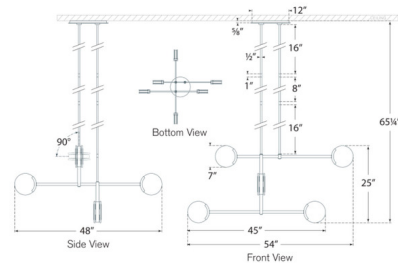

CLICK TO VIEW PRODUCT

Notes: