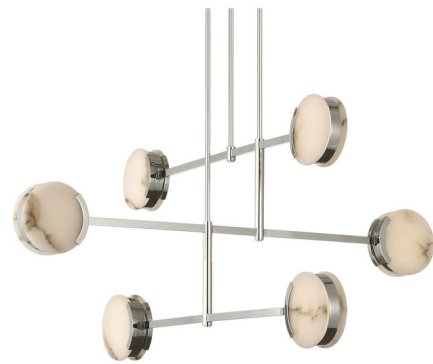

Lightology

lightology.com
866-954-4489
04-25-26

Project: _____
 Company: _____
 Location: _____ Fixture Type: _____
 SPEC #: **VCG1418906**
 Approved On: _____ Approved By: _____

Melange Multi Disc Chandelier

By Visual Comfort Signature

Description

The Melange Multi Disc Chandelier brings an organic luxe to your interior space. Each smooth arm holds beautiful Alabaster discs on each end that can adjust 90 degrees that cast warm shadows of light across your room. Alabaster is a natural stone, variations in color and texture are expected. Note: Custom Overall Heights are available. For quotes, please contact our sales team. Note: Due to the weight of this fixture, additional ceiling support is required.

Specifications

COLOR Alabaster
 BODY FINISH Polished Nickel
 WATTAGE 35W
 DIMMER Low Voltage Electronic
 DIMENSIONS 54"W x 25"H
 INTEGRATED LED MODULE 1 x LED/35W/120V LED

Technical Information

PRODUCT DIMENSIONS Downrods: Three 8" and Six 16" Included
 LAMP COLOR 2700K
 LUMENS/WATT 140.00
 LUMINOUS FLUX 4900 lumens

Shown in polished nickel / alabaster

CLICK TO VIEW PRODUCT

Notes: