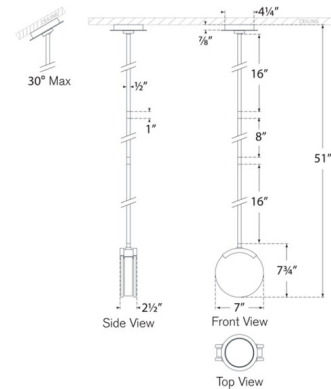

Shown in bronze / alabaster

CLICK TO VIEW PRODUCT

Notes: