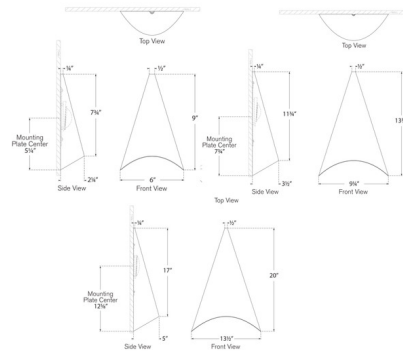

By Visual Comfort Signature

Description

The Piel Wall Wash Light showcases the graceful flexibility of fine metal sheeting, wrapping its light source in a soft, cocoon-like curve. Sleek and sculptural, it brings a bold, artistic presence to any space while it washes your wall with light. The 9 inch and 13.25 inch heights are ADA compliant.

Shown in antique burnished brass

Specifications

COLOR	N/A
BODY FINISH	Antique Burnished Brass
WATTAGE	3W
DIMMER	Low Voltage Electronic
DIMENSIONS	6"W x 9"H x 2.25"D
INTEGRATED LED MODULE	1 x LED/3W/120V LED